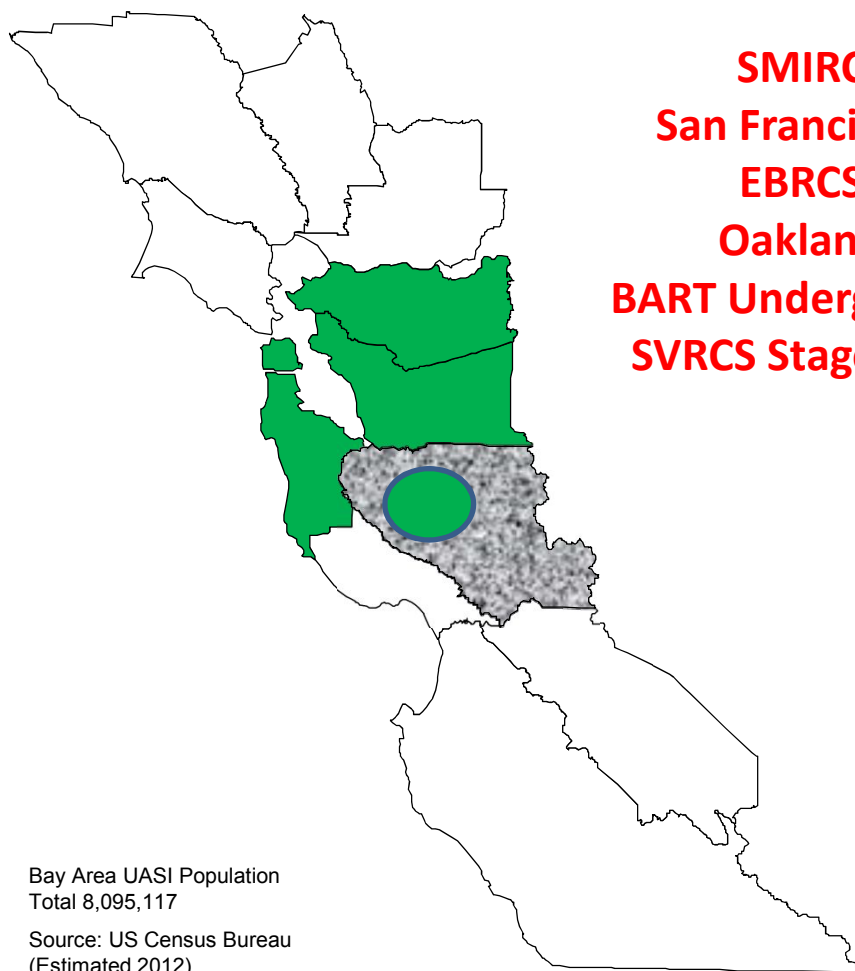

BAY AREA UASI

P25 Systems Update

February 13, 2014

Presented by: Jeff Blau,
Interoperability Program Manager

021314 Agenda Item #7: P25 Systems Update

Interoperable as of January 2014

| | | |
|-------------------------|-------------------------|------------------|
| SMIRC | Alameda | 1,574,857 |
| San Francisco* | Contra Costa | 1,073,055 |
| EBRCS | San Francisco | 856,095 |
| Oakland | San Mateo | <u>739,311</u> |
| BART Underground | Total | 4,243,318 |
| | 5 Urban Counties | 6,036,995 |

- 5 Master Sites
- 62 Radio Sites
- Over 17,000 Subscribers

Bay Area UASI Population
Total 8,095,117
Source: US Census Bureau
(Estimated 2012)

*San Francisco P25 System Low Capacity On-street

Interoperable as of June 2014

SMIRC
San Francisco*
EBRCS
Oakland
BART Underground
SVRCS Stage 1&2

| | |
|----------------------------|------------------|
| Alameda | 1,574,857 |
| Contra Costa | 1,073,055 |
| San Francisco | 856,095 |
| San Mateo | 739,311 |
| Sunnyvale & Santa Clara | <u>256,549</u> |
| Total | 4,499,867 |

Sonoma County has added 800 MHz repeaters for Mutual Aid at 2 sites

Marin County has completed a 700 MHz Conventional Interoperable System. This 9 Site County Wide System was designed for on street coverage. Marin has also gone to bid, selected their vendor and started a P25 700 MHz trunked system.