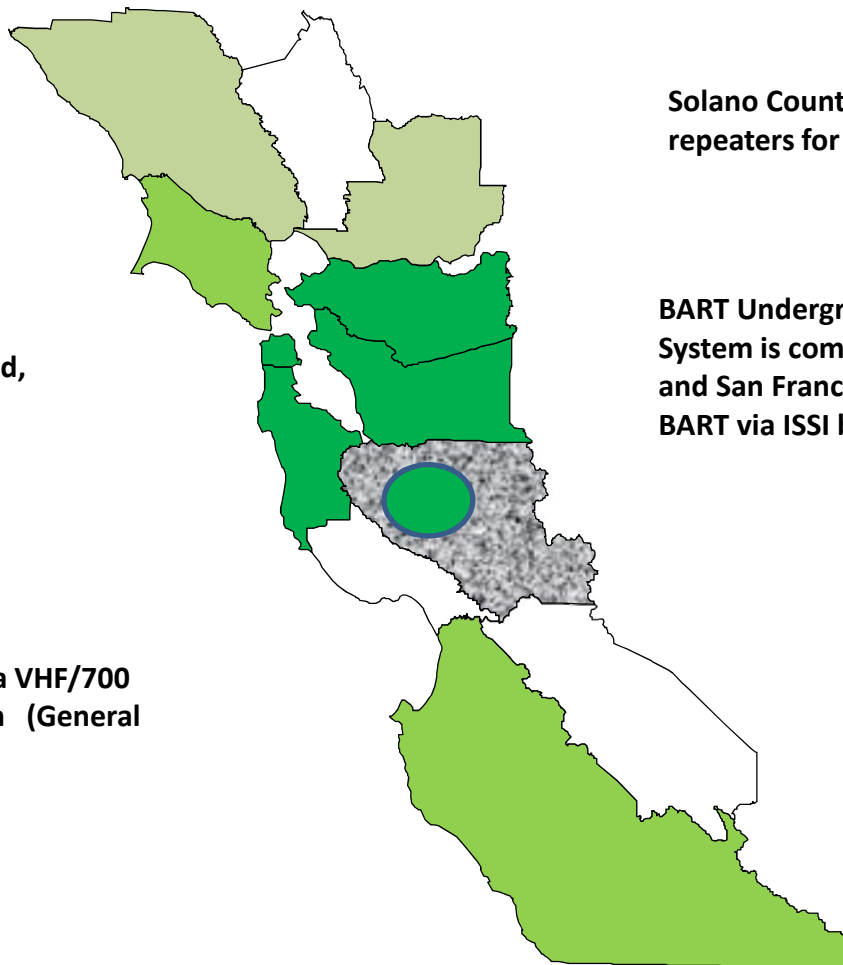

Other Project Updates

Sonoma County has added 800 MHz repeaters for Mutual Aid at 2 sites

Marin County has completed a 700 MHz Conventional Interoperable System. This 9 Site County Wide System was designed for on street coverage. Marin has also gone to bid, selected their vendor and started a P25 700 MHz trunked system.

Monterey County has funded a VHF/700 MHz P25 Interoperable System (General Funding) 2015 Completion

Solano County has added 700 MHz repeaters for Mutual Aid at 4 sites

BART Underground Mutual Aid System is complete. Oakland and San Francisco will connect to BART via ISSI by end of 2014

Bay Area UASI Population
Total 8,095,117
Source: US Census Bureau
(Estimated 2012)