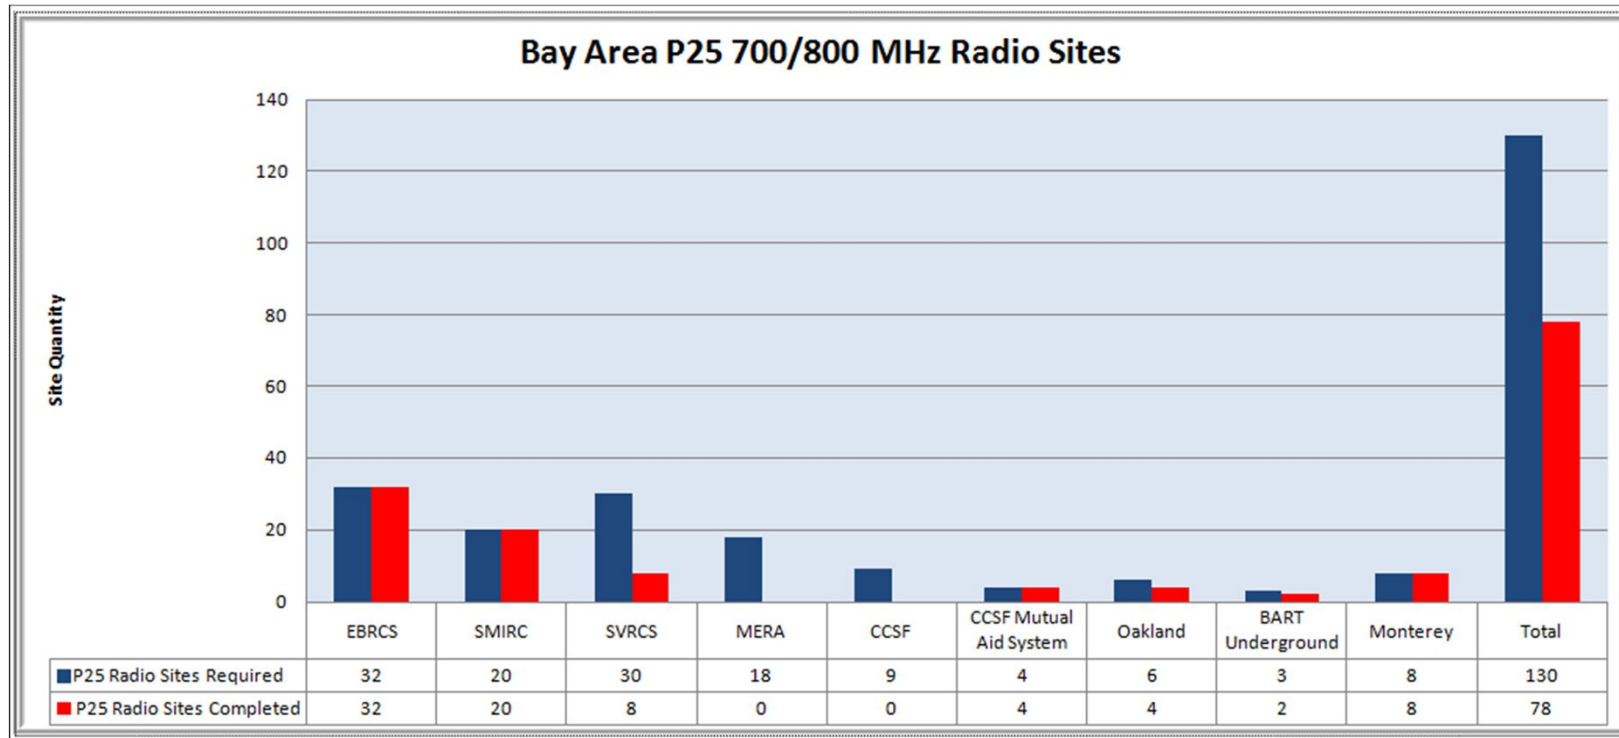

Radio Sites Funded

Bay Area UASI Population
Total 8,095,117
Source: US Census Bureau
(Estimated 2012)