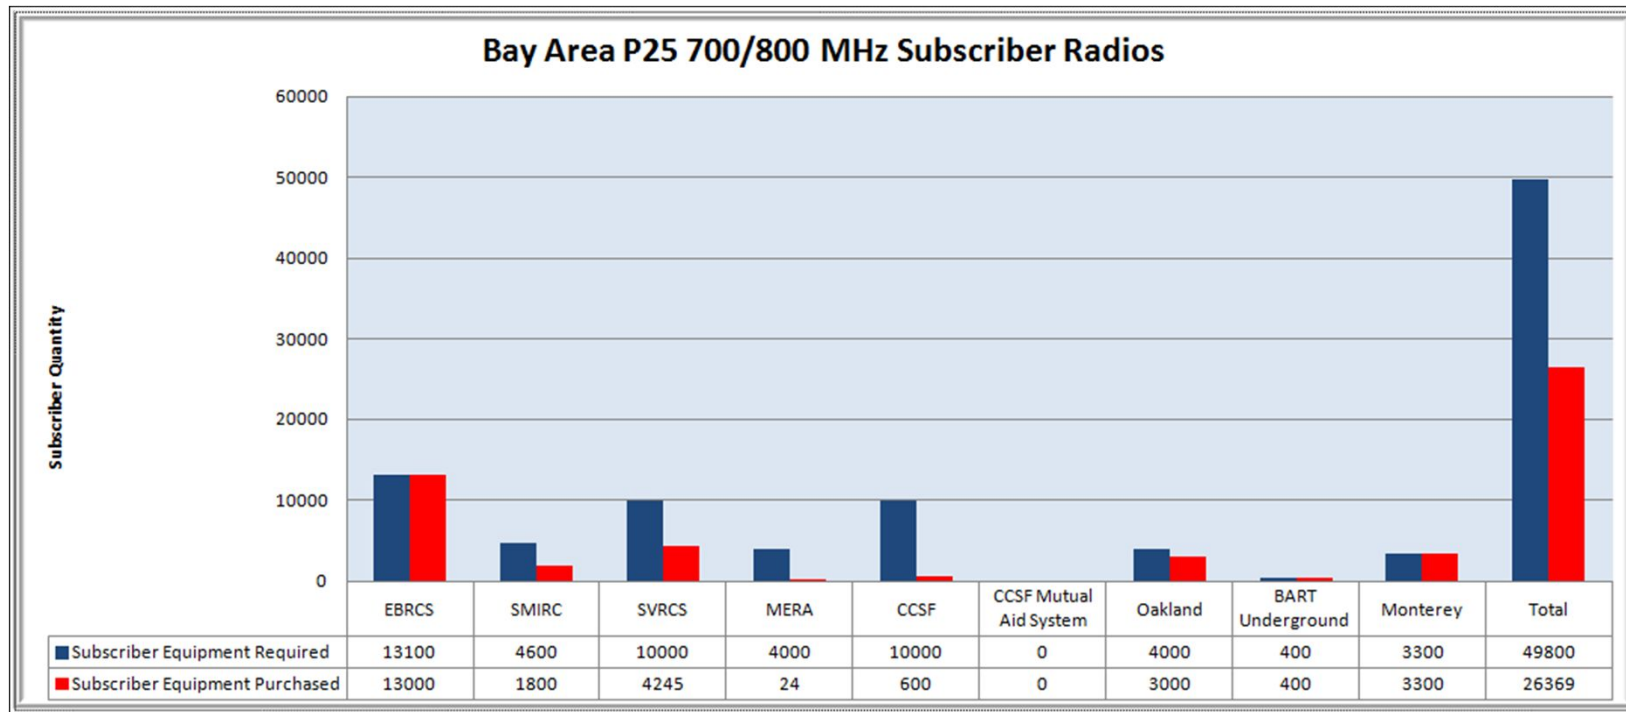

Bay Area UASI Population
Total 8,095,117
Source: US Census Bureau
(Estimated 2012)

Radio Sites Funded

Bay Area UASI Population
 Total 8,095,117
 Source: US Census Bureau
 (Estimated 2012)

Subscriber Radios Funded